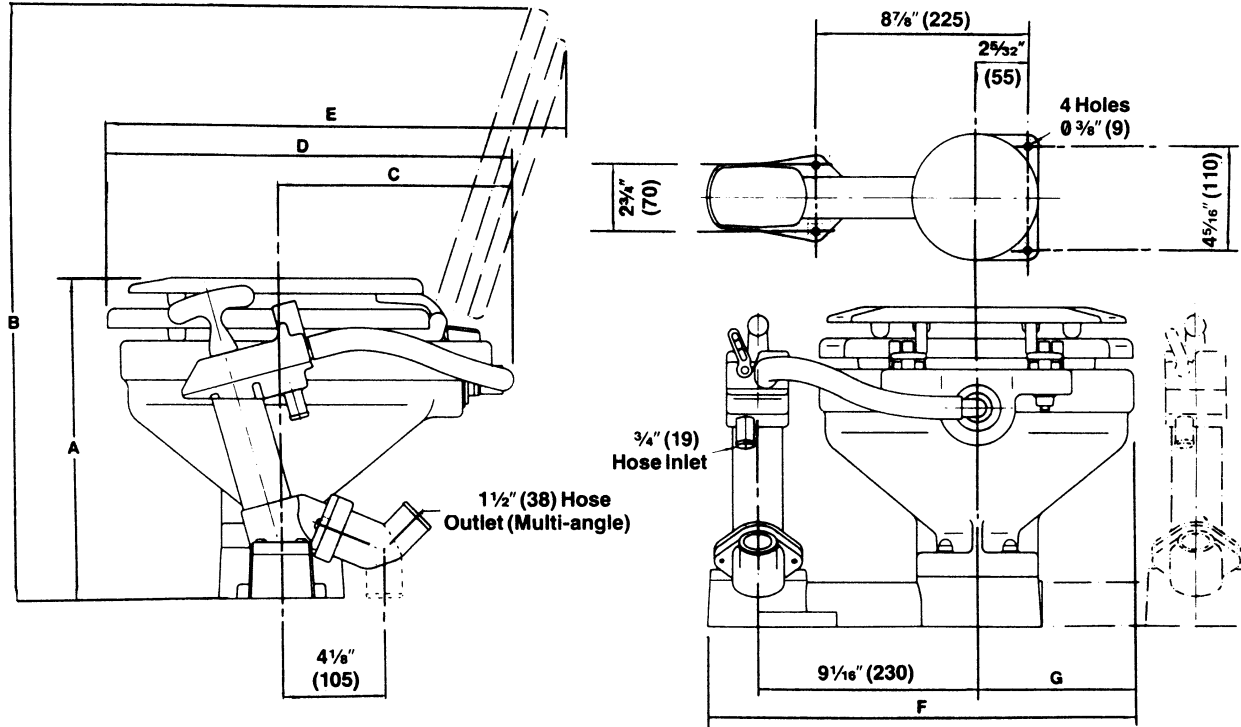

DIMENSIONAL DRAWING

Inches (Millimeters)

		A	B	C	D	E	F	G
29090-2000	MANUAL TOILET STANDARD BOWL	$13\frac{3}{16}$ (335)	$24\frac{1}{4}$ (615)	$9\frac{3}{4}$ (247)	$16\frac{3}{4}$ (425)	$19\frac{1}{8}$ (485)	$17\frac{3}{4}$ (450)	$6\frac{1}{2}$ (165)
29120-2000	MANUAL TOILET LARGE BOWL	$13\frac{5}{8}$ (345)	$27\frac{5}{8}$ (700)	11 (280)	$19\frac{5}{16}$ (490)	$22\frac{7}{8}$ (580)	$18\frac{5}{16}$ (465)	$7\frac{1}{8}$ (180)